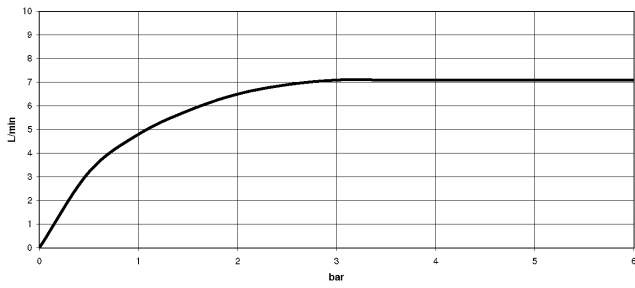

SYMETRICS Deck-mounted basin spout with pop-up waste - Brushed Platinum

13 713 980

- 165mm projection
- fixed spout
- circular, air-enriched flow
- height of mixer 230 mm
- height up to aerator 205 mm
- hole diameter 35 mm
- 2x screw-in M 10 x 1 pressure hose, leak-tested
- rosette 60 x 60 mm
- max. flow 7 l/min
- lead-free

Only suitable for basins with an overflow.

SYMETRICS Deck-mounted basin spout with pop-up waste - Brushed Platinum

13 713 980

mm [inches]

Flow rate chart

Certificates

ETA_18519.

LGA_18651.